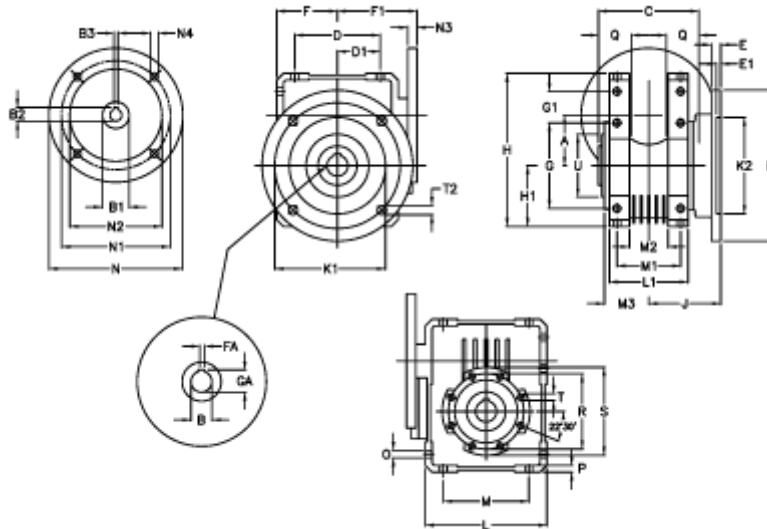

Article number: 392206302453616

Description: Worm Gear with Torque Limiter
W63 L1-UFC-24-P90B14

Measures

A = 62.17	E = 11	H = 182.5	M = 102	N4 = 8,5	U = 75
B = 25	E1 = 5	H1 = 72.5	M1 = 76	O = 9.0	
B1 E7 = 24	F = 73	J = 86.0	M2 = 46	P = 8	
B2 = 27.3	F1 = 102	K = 180	M3 = 53.0	Q = 35	
B3 H9 = 8	FA = 8	K1 = 150	N = 140	R = 90	
C = 120	G = 102	K2 = 115	N1 = 115	S = 105	
D = 102.0	G1 = 37.5	L = 145	N2 = 95	T = M8x14	
D1 = 51.0	GA = 28.3	L1 = 94	N3 = 11.0	T2 = 11.0	